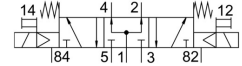

## Data sheet

Feature	Value
Valve function	5/3, pressurized
Actuation type	Electrical
Width	24 mm
Standard nominal flow rate	2600 l/min
Pneumatic working port	G3/8
Operating voltage	24V DC
Operating pressure	0.25 MPa ... 1 MPa
Operating pressure	2.5 bar ... 10 bar
Structural design	Piston gate valve
Reset method	Mechanical spring
Certification	c UL us - Recognized (OL)
Maritime classification	See certificate
Degree of protection	IP65 With plug socket as per IEC 60529
Nominal width	11 mm
Type code	CPE24
Exhaust air function	With flow control option
Sealing principle	Soft
Mounting position	Any
Manual override	Detenting via accessory Non-detenting
Type of control	Pilot-controlled
Pilot air supply port	Internal
Flow direction	Non-reversible
Symbol	00991034
Valve position ID	Label holder
Lap	Overlap
Switching time off	55 ms
On switching time	25 ms
Duty cycle	100%
Max. positive test pulse with 0 signal	3300 µs
Max. negative test pulse on 1 signal	3100 µs
Coil characteristics	24 V DC: 1.5 W
Permissible voltage fluctuations	-15 % / +10 %
Operating medium	Compressed air as per ISO 8573-1:2010 [7:4:4]

Feature	Value
Information on operating and pilot media	Operation with oil lubrication possible (required for further use)
Vibration resistance	Transport application test with severity level 2 as per FN 942017-4 and EN 60068-2-6
Shock resistance	Shock test with severity level 2 as per FN 942017-5 and EN 60068-2-27
Corrosion resistance class (CRC)	2 - Moderate corrosion stress
Temperature of medium	-5 °C ... 50 °C
Ambient temperature	-5 °C ... 50 °C
Product weight	430 g
Electrical connection	Form C
Type of mounting	With through-hole
Pilot exhaust air port 82	M5
Pilot exhaust air port 84	M5
Pilot air port 12	M5
Pilot air port 14	M5
Pneumatic connection 1	G3/8
Pneumatic connection 2	G3/8
Pneumatic connection 3	G3/8
Pneumatic connection 4	G3/8
Pneumatic connection 5	G3/8
Note on materials	RoHS-compliant
Seals material	NBR
Housing material	Die-cast aluminum